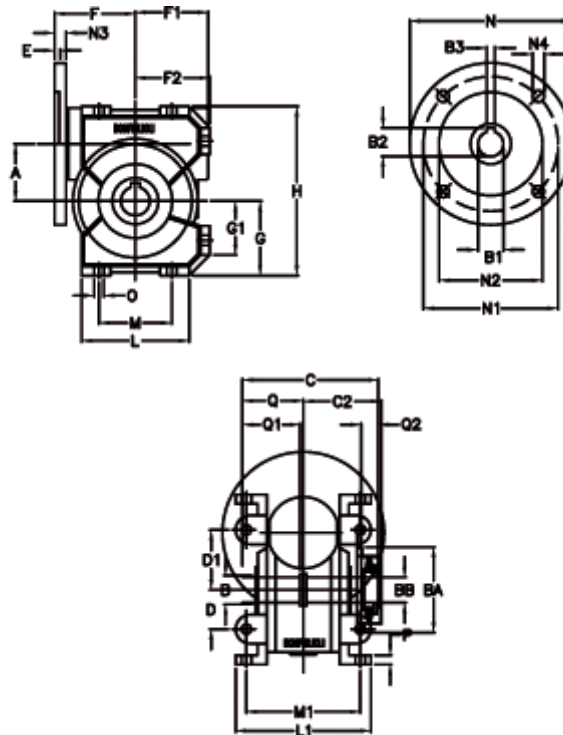

# Data Sheet

Article number: 390204902403336

Description: Worm Gear with Torque Limiter  
VF 49-L2-U-24 P80B14

## Measures

a = 49.5	C2 = 63.5	g = 64.5	N = 120	Q1 = 41
B = 25	D = 34	G1 = 46.5	N1 = 100	Q2 = 15
B1 E7 = 19	D1 = 52	H = 146.5	N2 = 80	
B2 = 21.8	Description = VF 49U-xx-80B14	H1 = 110.5	N3 = 10.0	
B3 H9 = 6	E = 3.0	L = 93	N4 = 7.0	
BA = 63	F = 70	L1 = 117	O = 8.5	
BB H7 = 14	F1 = 63	m = 63	P = 8	
C = 105	F2 = 64.5	M1 = 98.5	Q = 51.0	